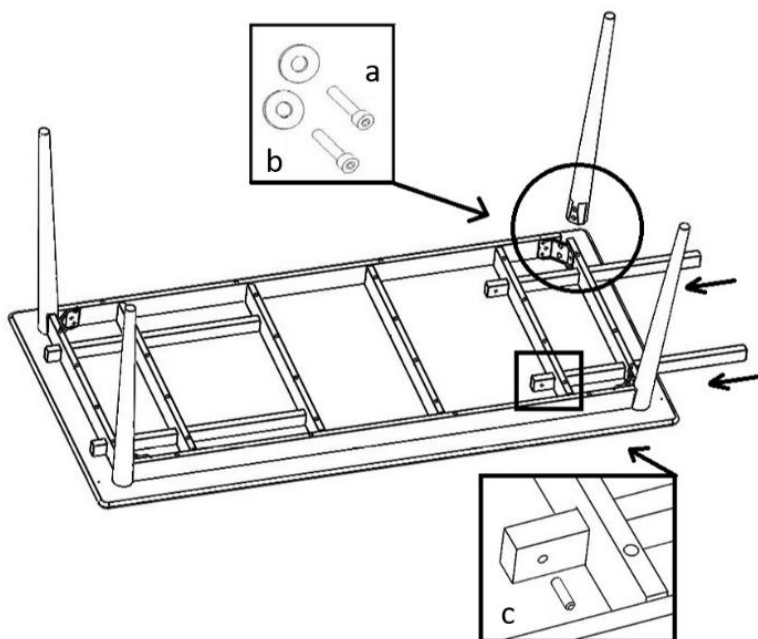

ROWICO.

List of part		
	Description	N.o of pcs
A	Bordstopp/Table top	1
B	Bordsben/Table legs	4

List of hardware		
	Description	N.o of pcs
a	 Hex bolt M8*30	8
b	 Washer Ø16/ Ø9	8
c	 Wooden dowel	4
d	 Allen key N.o 6	1

Step 1

For more information visit: WWW.ROWICO.COM