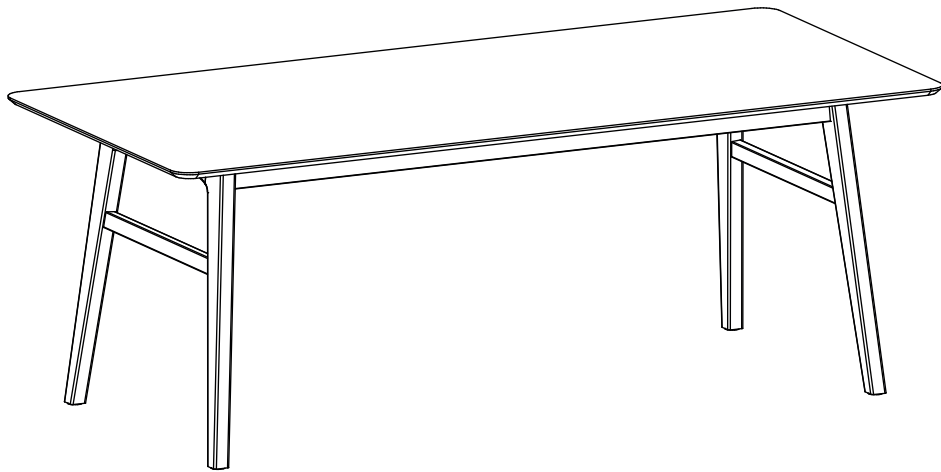

ASSEMBLY INSTRUCTION

NAGANO DINING TABLE

ROWICO

HOME

1x1 	Ex4 M8x12
2x2 	F 12x90
3x4 	Gx4 Ø35
Ax8 Ø10x40	Hx6 M6x50
Bx4 M8x85	Jx6 Ø6
Cx4 Ø8x25x14	Kx6 Ø6/ Ø12
Dx4 Ø8	L N4

Note:
Improper use, improper assembly and mishandling may lead to defects/ cracks appearing.