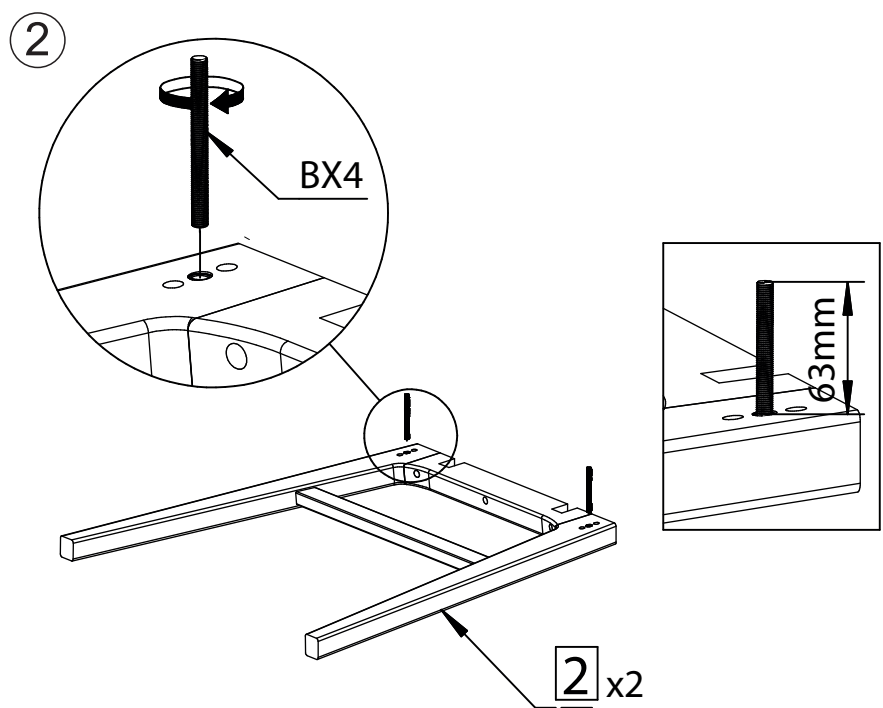

ASSEMBLY INSTRUCTION

NAGANO DINING TABLE

ROWICO

HOME

1x1 	Ex4 M8x12
2x2 	F 12x90
3x4 	Gx4 Ø35
Ax8 Ø10x40	Hx6 M6x50
Bx4 M8x85	Jx6 Ø6
Cx4 Ø8x25x14	Kx6 Ø6/ Ø12
Dx4 Ø8	L N4

Note:
Improper use, improper assembly and mishandling may lead to defects/ cracks appearing.