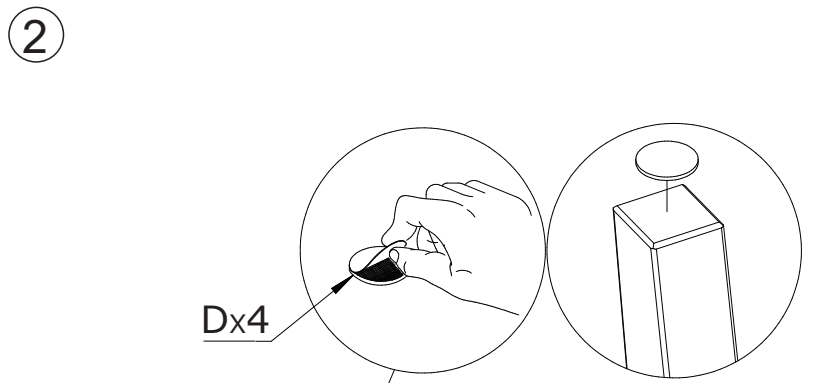

ASSEMBLY INSTRUCTION

MELFORT DINING TABLE

ROWICO

H O M E

<p>1 x1</p>	<p>Ax8</p> <p>M8x60</p>
<p>2 x2</p>	<p>Bx8</p> <p>Ø8</p>
<p>3 x2</p>	<p>Cx8</p> <p>Ø8/Ø16</p> <p>Dx4</p> <p>Ø30</p>
<p>3 x2</p>	<p>E x1</p> <p>N5</p>

Note:
 Improper use, improper
 assembly and mishandling
 may lead to defects/ cracks
 appearing.