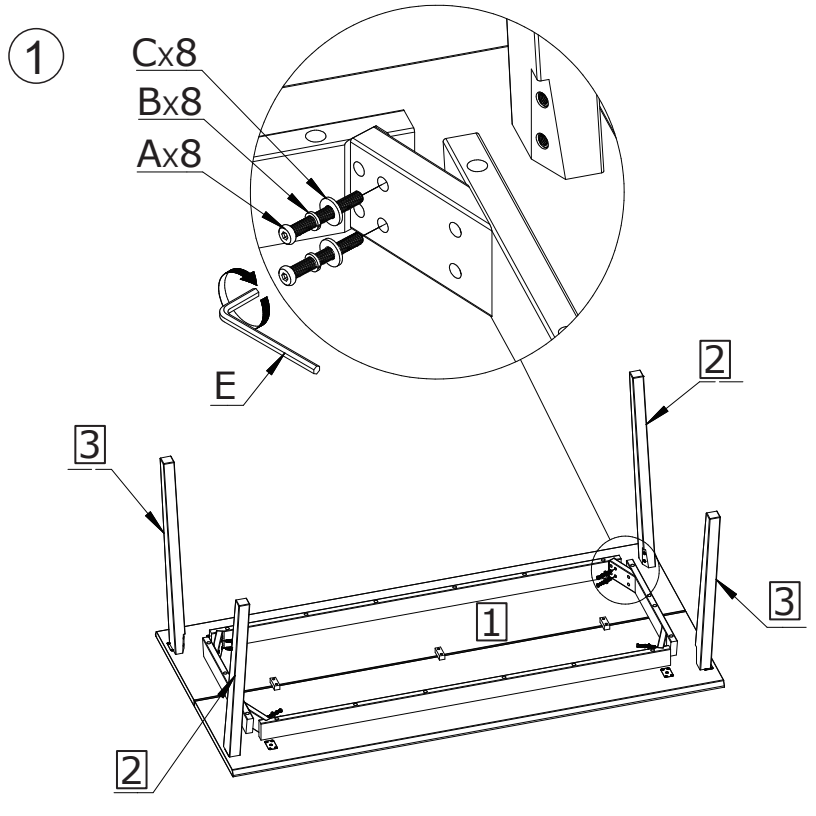

ASSEMBLY INSTRUCTION

MELFORT DINING TABLE

ROWICO

H O M E

<p>1 x1</p>	<p>Ax8</p> <p>M8x60</p>
<p>2 x2</p>	<p>Bx8</p> <p>Ø8</p>
<p>3 x2</p>	<p>Cx8</p> <p>Ø8/Ø16</p> <p>Dx4</p> <p>Ø30</p>
<p>3 x2</p>	<p>E x1</p> <p>N5</p>

Note:
 Improper use, improper
 assembly and mishandling
 may lead to defects/ cracks
 appearing.