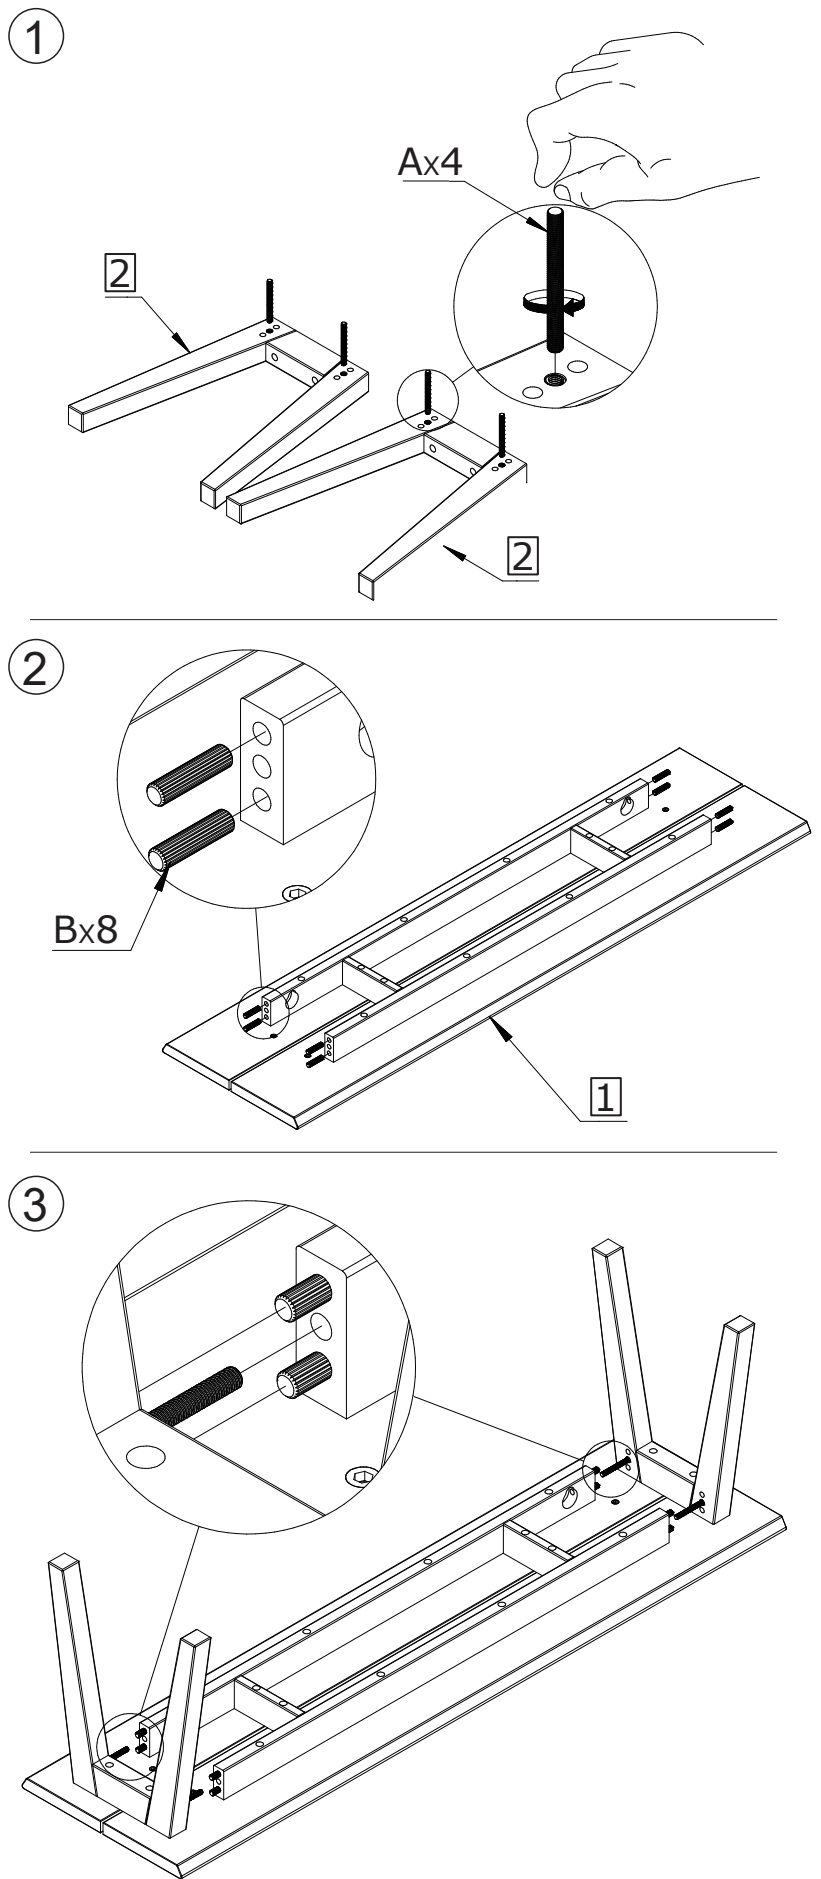

ASSEMBLY INSTRUCTION

MELFORT BENCH

ROWICO

HOME

1 x1	E x4 M8
	F x4 M6x50
2 x2	G x4 Ø6
A x4 M8x85	H x4 Ø6/Ø12
B x8 Ø10x40	J x4 Ø30
C x4 25x14x7	K x1 N12
D x4 Ø8	L x1 N4

Note:
Improper use, improper assembly and mishandling may lead to defects/
cracks appearing.

4

5